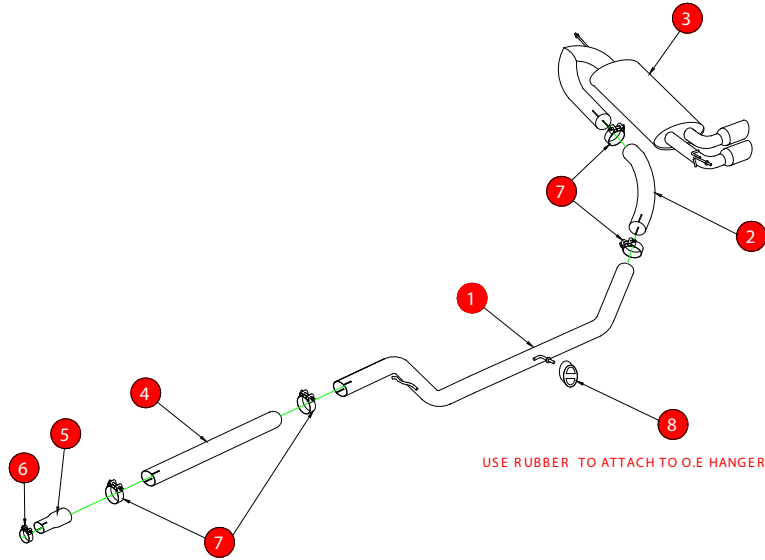

Case 6

CAR	Volkswagen Golf Mk6 GT Tdi	PART NO.	SVWS048
YEAR	09-13	FIT KITS	208FK
NOTES	Where not supplied use original fittings	FEATURES	Pipe diameter:- 76mm/3"

NO.	PART NO.	DESCRIPTION	QTY
1	590VW	Centre Link Pipe	1
2	630VW	Link Pipe	1
3	631VW57	Rear Silencer	1
4	706VW	Link Pipe	1
Fit Kit			
5	AD49	Adaptor Sleeve	1
6	Z016.10004	55-59mm Clamp	1
7	Z016.10062	79mm Heavy Duty Clamp	4
8	Z016.10029	Hanging Rubber	1